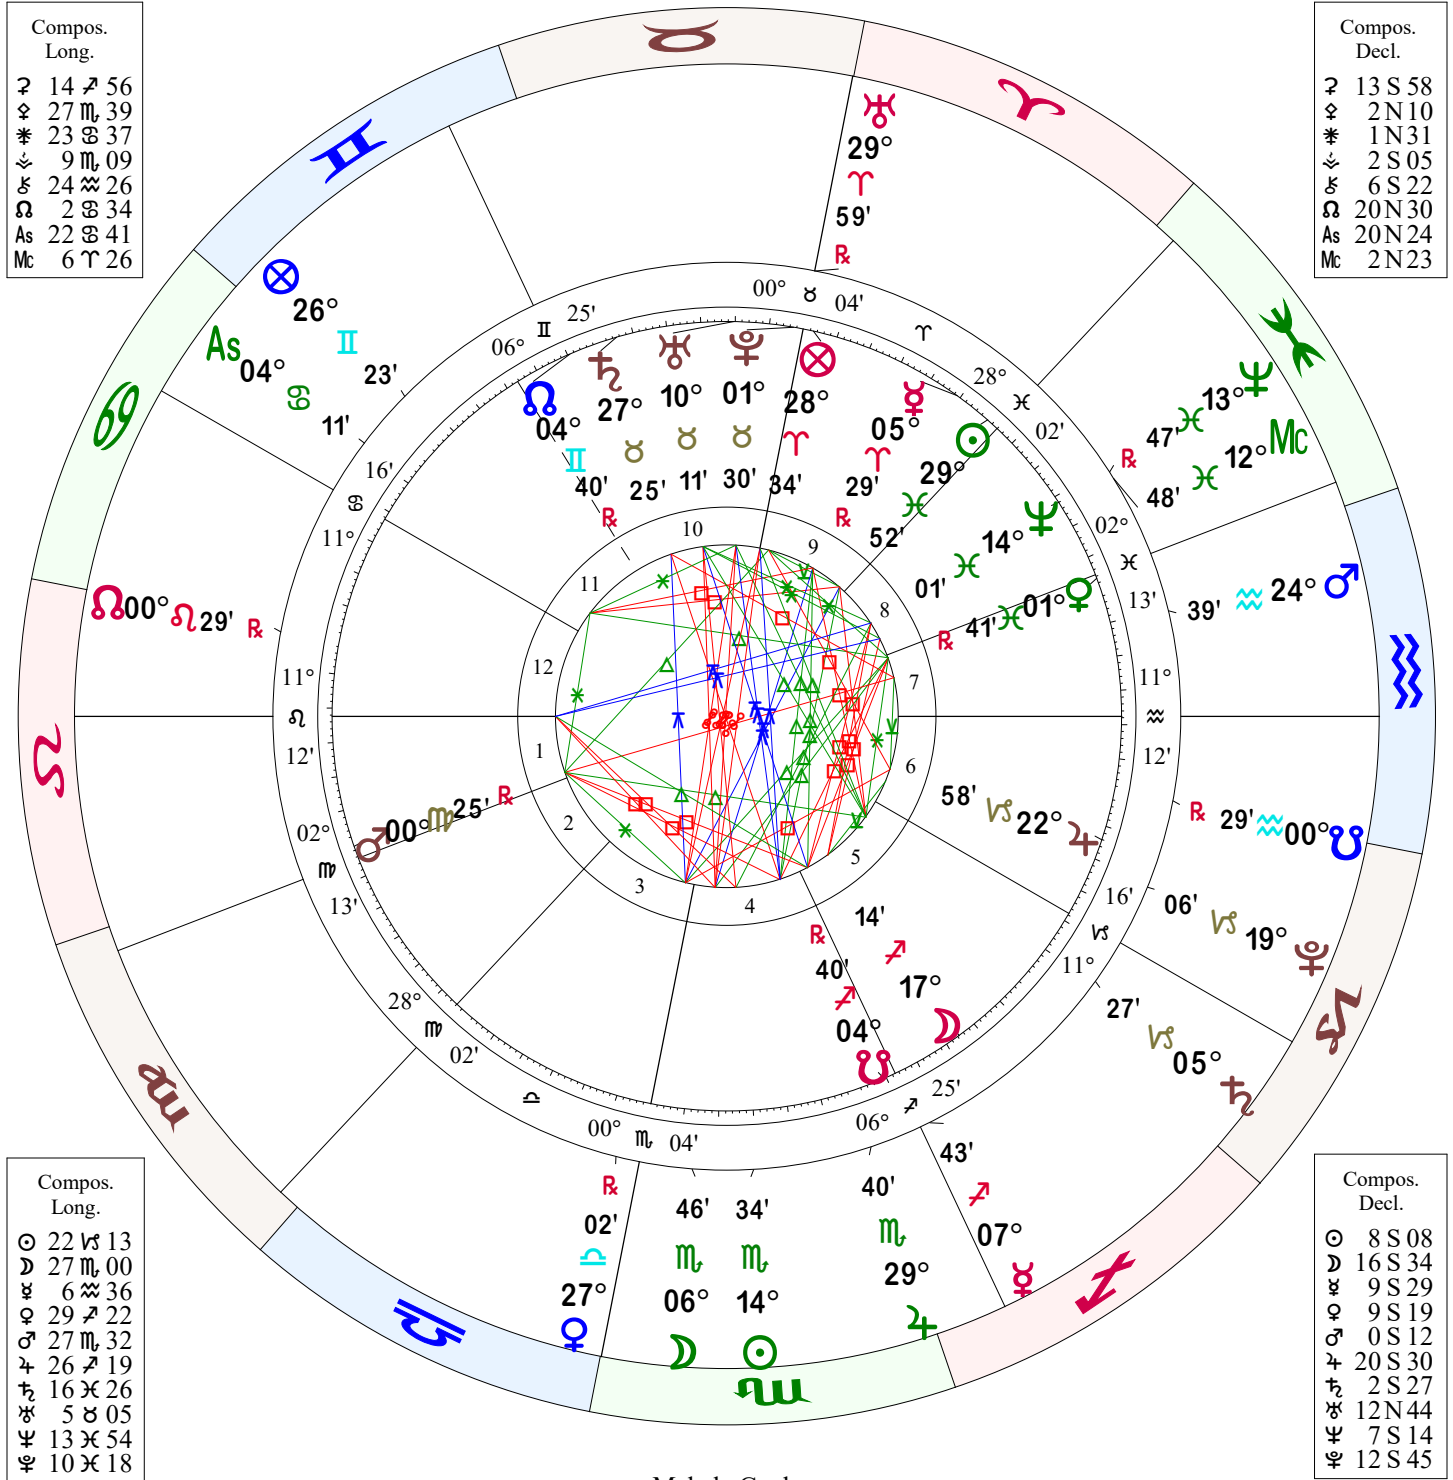

Inner Wheel:  
**Republican Funding Chart**  
 New York, New York  
 Time Zone: 0 hours West

20 March 1854  
 40N42'51" 74W00'23"  
 Tropical Placidus  
 NATAL CHART

2:00 PM  
 Local Mean Time

Outer Wheel:  
**Election 2018**  
 Washington, D.C.  
 Time Zone: 5 hours West

6 November 2018  
 38N53'42" 77W02'12"  
 Tropical Placidus  
 NATAL CHART

8:00 PM  
 Standard Time

Compos.	Long.
♃	14 ♃ 56
♄	27 ♄ 39
♅	23 ♅ 37
♆	9 ♆ 09
♇	24 ♇ 26
♈	2 ♈ 34
♉	22 ♉ 41
♊	6 ♊ 26

Compos.	Decl.
♃	13 S 58
♄	2 N 10
♅	1 N 31
♆	2 S 05
♇	6 S 22
♈	20 N 30
♉	20 N 24
♊	2 N 23