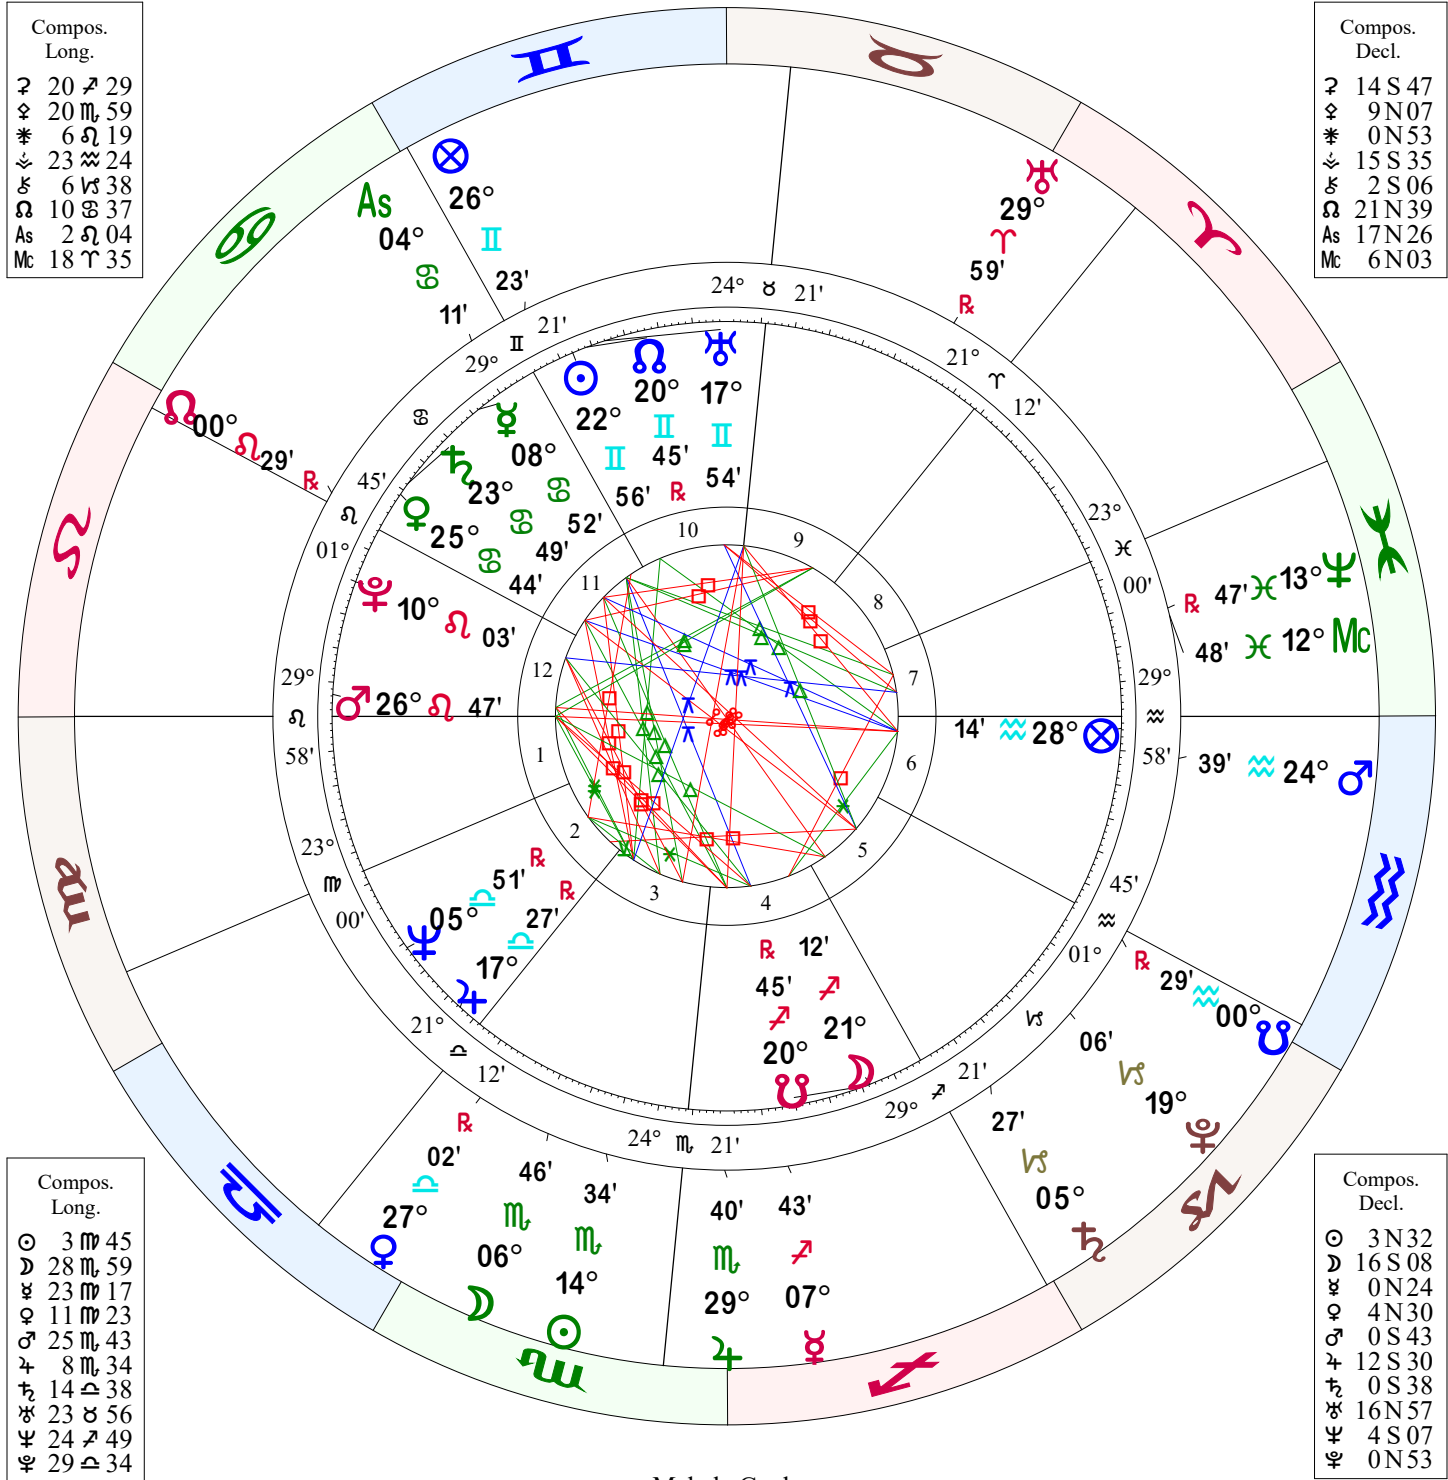

Inner Wheel:
donald Trump
 Jamaica Hospital Medical
 Time Zone: 5 hours West

14 June 1946
 40N42'01" 73W48'59"
 Tropical Placidus
 NATAL CHART

10:54 AM
 Daylight Saving Time

Outer Wheel:
Election 2018
 Washington, D.C.
 Time Zone: 5 hours West

6 November 2018
 38N53'42" 77W02'12"
 Tropical Placidus
 NATAL CHART

8:00 PM
 Standard Time

Compos.	Long.
♋	20 ♈ 29
♌	20 ♉ 59
♍	6 ♊ 19
♎	23 ♋ 24
♏	6 ♌ 38
♐	10 ♍ 37
♑	2 ♎ 04
♒	18 ♏ 35

Compos.	Decl.
♋	14 S 47
♌	9 N 07
♍	0 N 53
♎	15 S 35
♏	2 S 06
♐	21 N 39
♑	17 N 26
♒	6 N 03