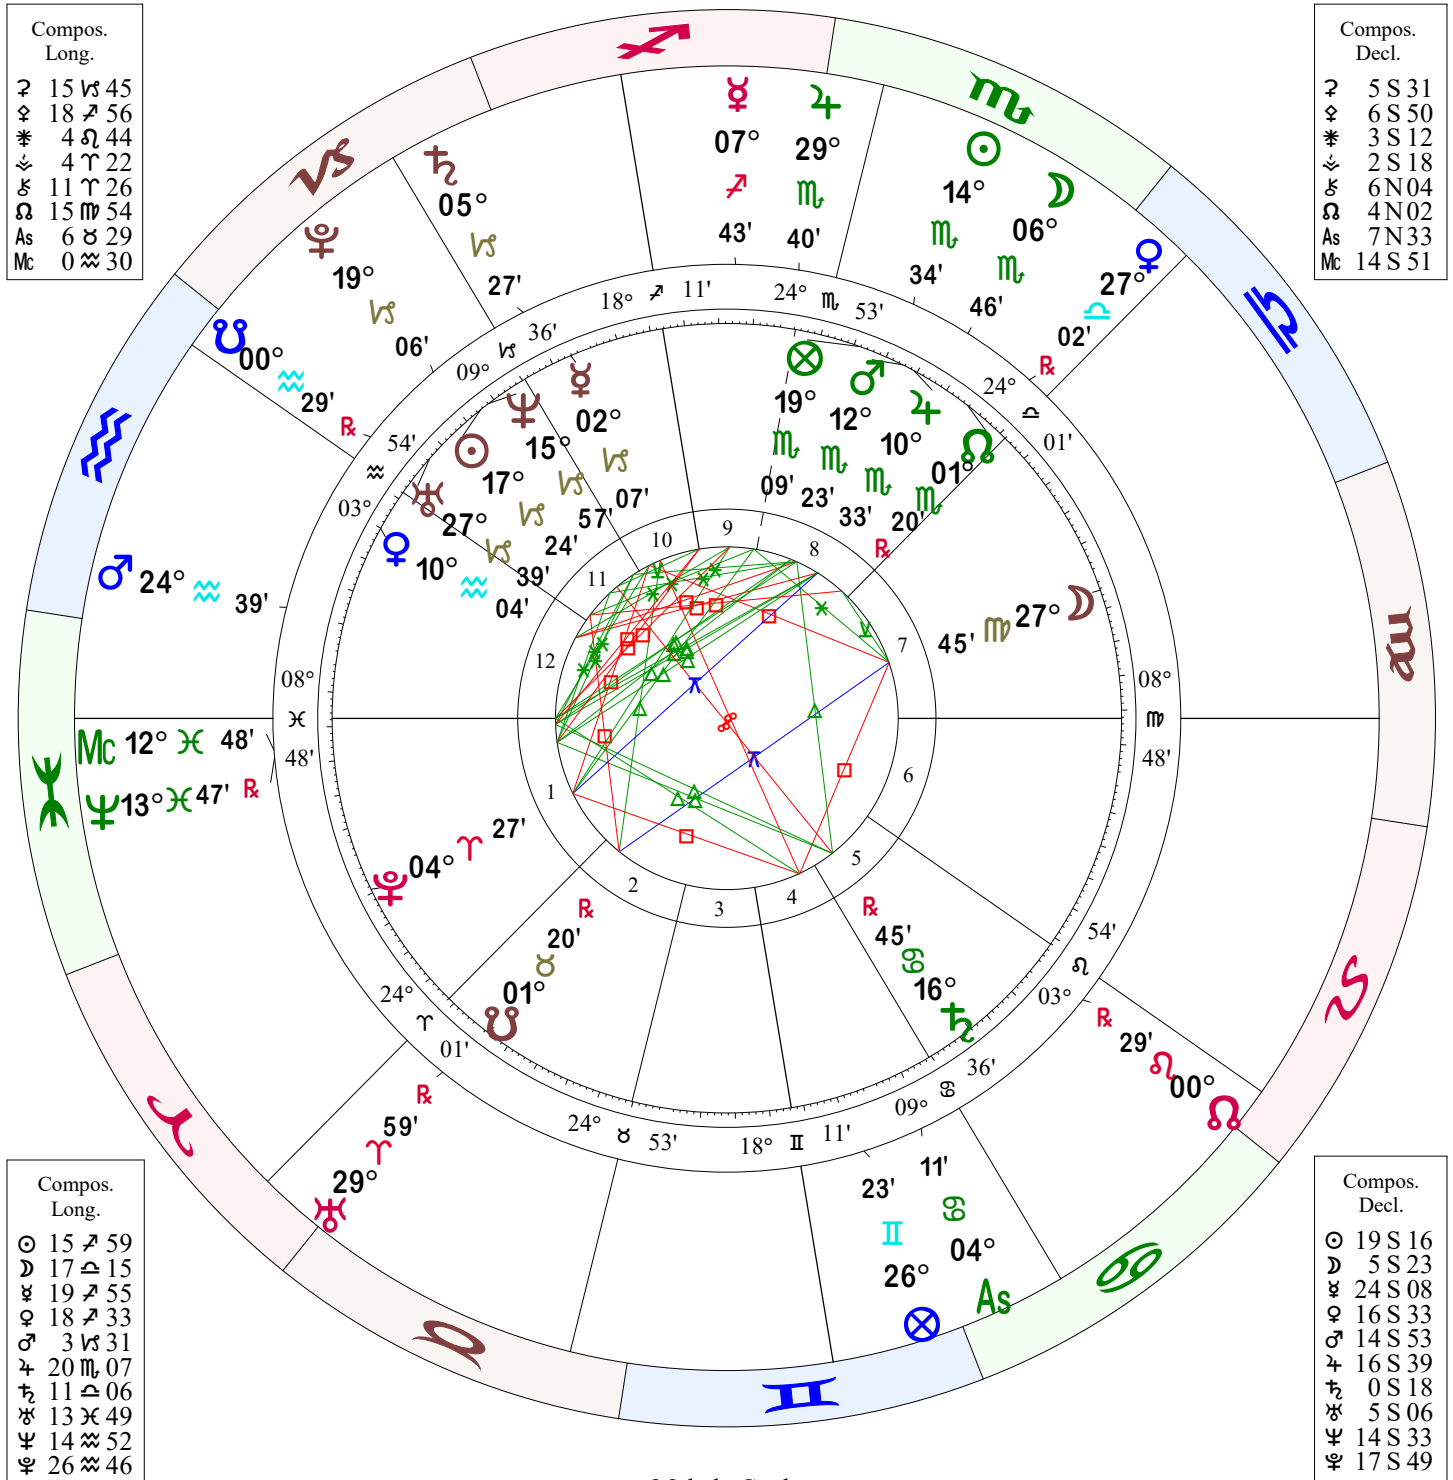

Inner Wheel:  
**Democratic Funding Chart**  
 Washington, D.C.  
 Time Zone: 0 hours West

8 January 1828  
 38N53'42" 77W02'12"  
 Tropical Placidus  
 NATAL CHART

10:00 AM  
 Local Mean Time

Outer Wheel:  
**Election 2018**  
 Washington, D.C.  
 Time Zone: 5 hours West

6 November 2018  
 38N53'42" 77W02'12"  
 Tropical Placidus  
 NATAL CHART

8:00 PM  
 Standard Time

Mahala Gayle